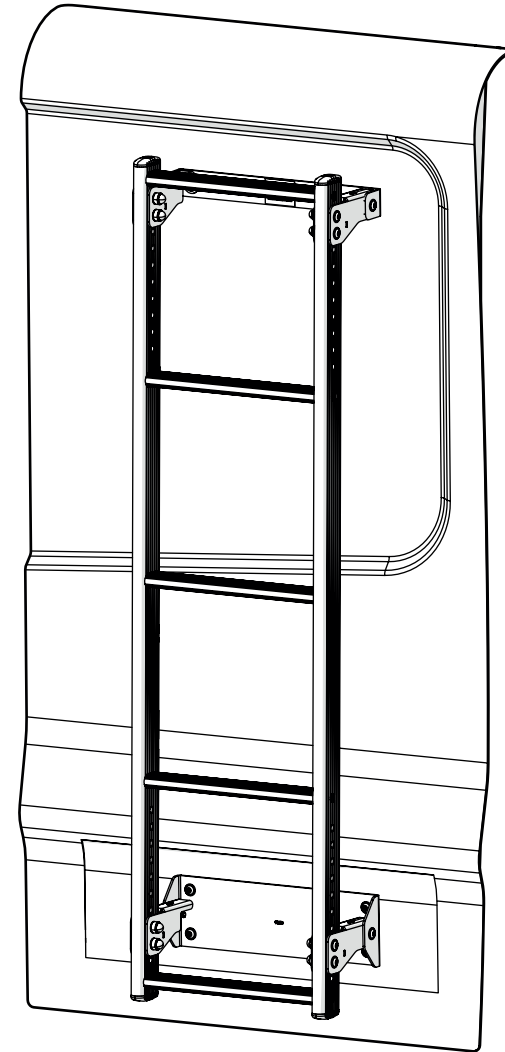

This FITTING INSTRUCTION is the property of VAN GUARD ACCESSORIES LTD. and must not be used for manufacturing purposes, copied nor communicated in any way to third parties without written permission from VAN GUARD ACCESSORIES LTD.
IN8401_A (CN:NR)

Van Guard Accessories Ltd
Fair Oak Close, Exeter Airport Business Park,
Exeter, Devon, EX5 2UL
www.van-guard.co.uk